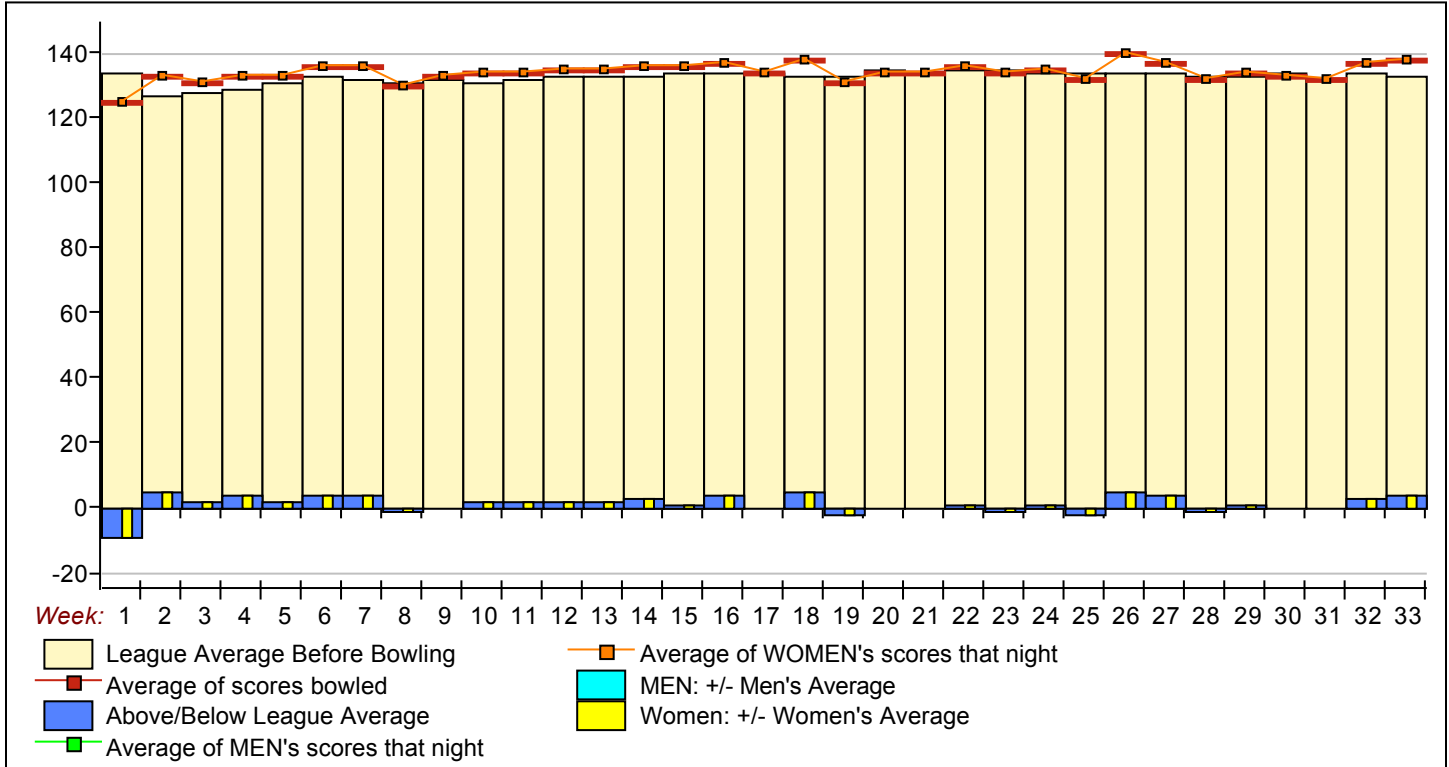

Tuesday 9:50 am

Gator lanes

Lanes 9 - 22

Thank you for bowling with us! We hope to see you next season!

ID#	Bowling		-1-	-2-	-3-	Pins	Gms	Book Ave	Ave	HDCP	HDCP	High	High				
	Hand	Name												Sers	Game	Game	Sers
10 - GREAT DAMES Lane 17 HDCP=152 Ave=419																	
19		RENEE LANE	139	178	111	12205	81	147	150	42	251	634	207	526			
59		ASHLEY HAMMONS	a127	a127	a127	11999	87	126	137	53	241	628	212	498			
21		NANCY COX	109	156	145	13070	99	134	132	57	229	634	171	466			
11 - EARLY BIRDS Lane 21 HDCP=129 Ave=447																	
28		CATHY RILEY	158	165	161	11053	75	150	147	45	292	706	246	568			
29		PAT CODY	145	191	155	13927	90	155	154	39	253	671	211	536			
30		DOROTHY RICHARDSON	a136	a136	a136	11018	75	150	146	45	234	653	189	502			
12 - COMET Lane 11 HDCP=178 Ave=389																	
23		TRUDY SPEEG	a104	a104	a104	9950	87	120	114	73	246	665	173	449			
44		MURIEL BELBA	187	123	172	13298	93	148	142	49	241	638	192	507			
67		CINDIE MULLIS	135	145	122	11590	87	133	133	56	272	700	211	517			
56		MAUREEN KEELING				1115	14	---	79	102	186	368	117	254			
13 - THE STARS Lane 12 HDCP=190 Ave=375																	
22		BARB TONGUE	109	144	135	11612	96	120	120	68	236	628	166	420			
54		BARBARA MANZO	165	158	170	12015	84	123	143	48	266	681	215	528			
64		NANCY GALANIS	a102	a102	a102	8412	75	105	112	74	233	633	156	411			
14 - ALLEY CATS Lane 9 HDCP=157 Ave=413																	
4		BETTE SULLINGER	91	153	123	10332	87	123	118	69	235	656	167	434			
12		CAROL PEDIGO	165	154	189	14246	99	144	143	48	246	652	199	508			
6		CHRISTINE STRONG	158	171	143	15059	99	151	152	40	253	635	214	515			

Temporary Substitutes

ID#	Name	Pins	Gms	Book		ID#	Name	Pins	Gms	Ave	Book		
				Ave	Ave							Ave	Ave
51	EDYE	0	0	120	---	11	RUTH LAMB	1079	9	119	128		
69	LORRAINE	0	0	bk145	145	61	BRENDA MAGGI	0	0	bk131	131		
34	NANCY BARROWS	0	0	120	---	5	SHARON MARCOUX	0	0	bk123	123		
66	MURIEL BELBA	0	0	bk148	148	24	SHERRI MARTIN	0	0	120	---		
40	PEGGY BROWN	2663	21	126	---	43	MAGGIE N.	2621	21	124	---		
36	JOAN EARLE	321	3	107	132	35	JACCI NEAL	0	0	120	---		
10	JOAN FRANCIS	2433	18	135	---	20	PATTIE PALASIESKI	0	0	bk117	117		
52	ROBIN GREENWELL	0	0	120	---	46	NANCY PEPPERMAN	8811	60	146	146		
8	RANELL HENDERSON	0	0	120	---	65	HEIDI TOMISCH	0	0	120	---		
63	MAUREEN KOHLHEM	0	0	120	---	55	VELMA WATKINS	0	0	120	---		

Thank you for bowling with us! We hope to see you next season!

League Average Week-by-Week

Important Messages

You may edit, add or remove the messages for the standing sheet on the Standing Sheet Setup (menu item D-7)
When you edit the messages, be sure to remove or type over these instructions