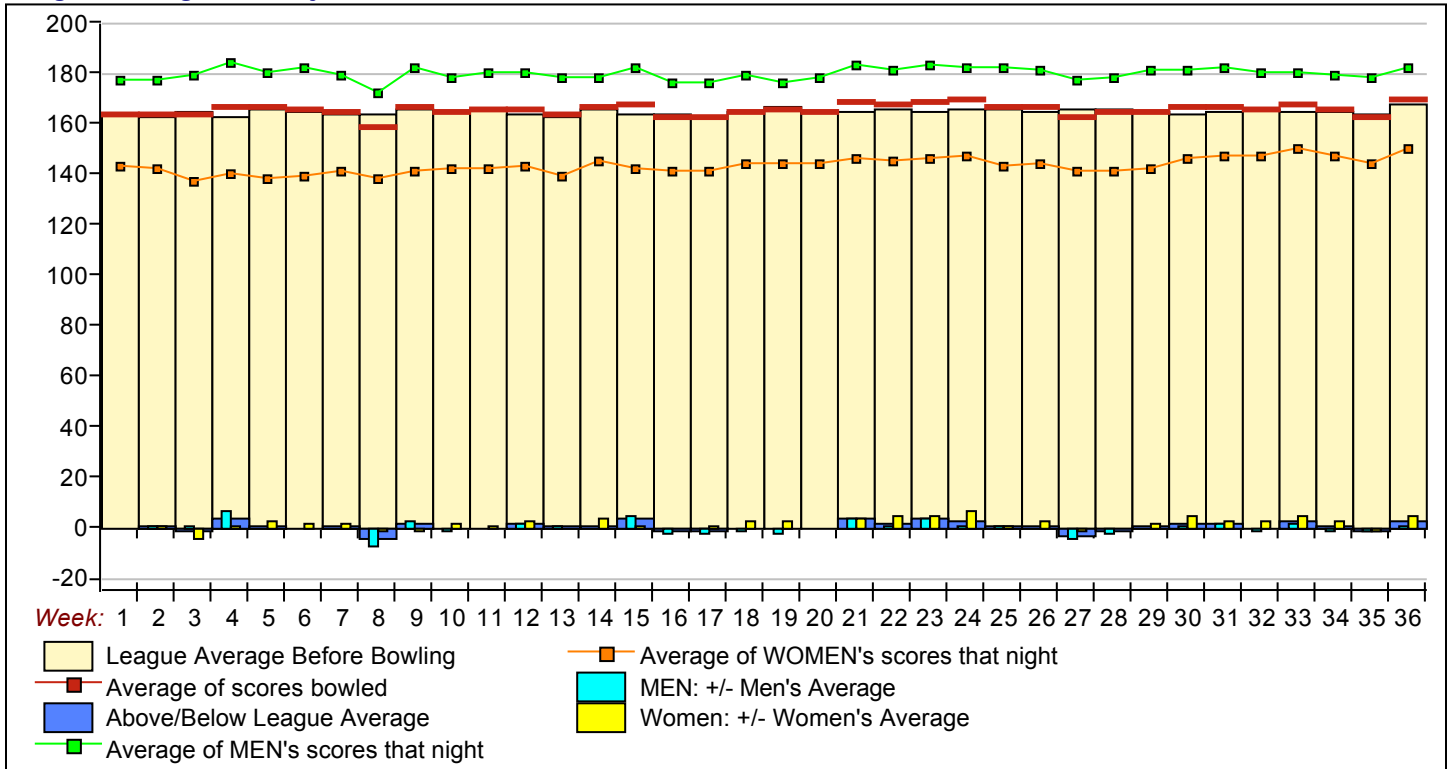

ID#	Name	Pins	Gms	Ave	Book
137	RONNIE KOLLOCK	0	0	140	---
140	MIKE LABIENTO	0	0	140	---
165	CHRISTINE LAUFER	0	0	140	---
175	RYAN LEE	0	0	140	---
180	SHANA LIMBAUGH	0	0	140	---
21	THOM MARKS	0	0	140	---
3	CHERYL MCCONAHY	0	0	140	---
2	RICH MCCONAHY	0	0	140	---
101	STEVE MCDOUGALL	0	0	140	---
61	MARY LOU MCKEE	0	0	140	---
64	PHIL MCKEE	0	0	140	---
111	CRAIG MEYER	0	0	140	---
173	TREVOR MILFORD	0	0	140	---
112	ALICIA NEMETH	0	0	140	---
183	SAMANTHA NEW	0	0	140	---
100	SUSAN NOLAN	6394	48	133	---
43	ANGELO PANSERA	0	0	140	---
42	MARIA PANSERA	0	0	140	---
156	BOBBY PAUL	0	0	140	---
172	COLE PHELAN	0	0	140	---
157	TOM PHELAN	0	0	140	---
110	KYLE PRIOR	0	0	140	---
19	TONY RAMOS	0	0	140	---
1	CHRIS RICH	1987	9	220	---
160	SEAN RICH	0	0	140	---
169	TONY RISERVITO	0	0	140	---
26	RON RODRIGUES	0	0	140	---
7	MARY RUST	0	0	140	---
171	KIM SCHEETZ	0	0	140	---
4	ETHAN SCHUMACHER	0	0	140	---
22	JOSH SILVA	0	0	140	---
81	LARRY SNYDER	0	0	140	---
125	CYNTHIA STEPEK	0	0	140	---
152	ERIC STONE	3212	15	214	---
8	JOHN SWEENEY	0	0	140	---
58	LINDA SWOPE	2492	15	166	---
95	TARYN SYLVIA	0	0	140	---
150	JEFF TRAUOGOTT	0	0	140	---
163	TAD WASOWICZ	0	0	140	---
49	KATRINA WELLS	0	0	140	---

Monday 6:30 pm

Gator lanes

Lanes 5 - 24

Thank you for bowling with us! We hope to see you next season!

League Average Week-by-Week

Most Improved Average

Men	175 to 194.08 = +19.08 DAN HUGHES	Women	116 to 137.49 = +21.49 BRIGITTE KENNE
	153 to 171.21 = +18.21 GARY THOMPSON		90 to 111.47 = +21.47 BETHANIE RUBIO
	160 to 177.72 = +17.72 STEVE VIA		138 to 153.87 = +15.87 CINDY SHIPE
	159 to 173.24 = +14.24 DANNY HARBACH		122 to 136.52 = +14.52 LANA IZWORSKI
	154 to 168.07 = +14.07 DAVE O'NEAL		118 to 132.04 = +14.04 MARY MUNOZ